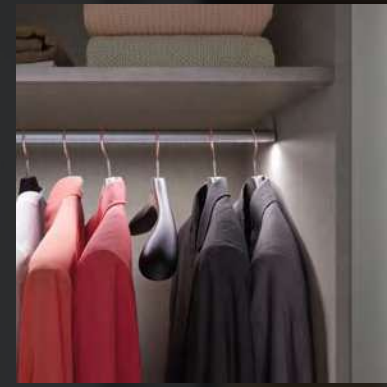

Tirano Oak Black

Idea Curio

Idea Renio

FINISHES

Led hanging rail

Gallery light

Shelf Led

Led side