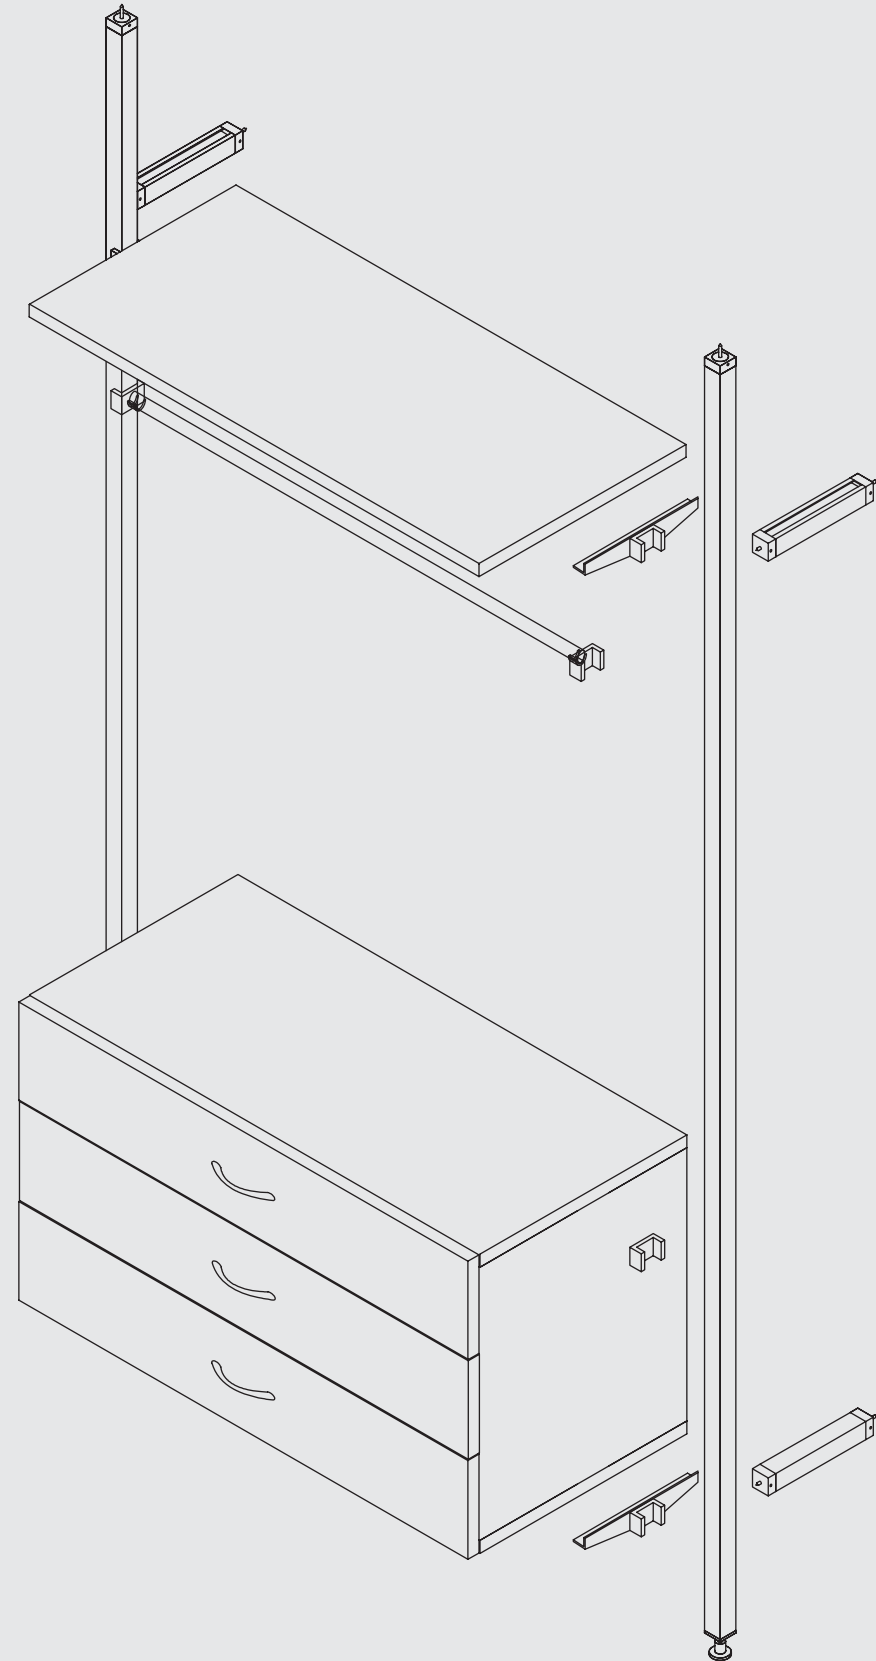

SPACE provides an equally attractive alternative to the Trend interior system. With its classic style and elegant design, Space enhances any room, boasting many useful features. An ideal interior system for walk-in closets or anywhere one can fully appreciate the spaciousness and clean-cut look of this interior system.