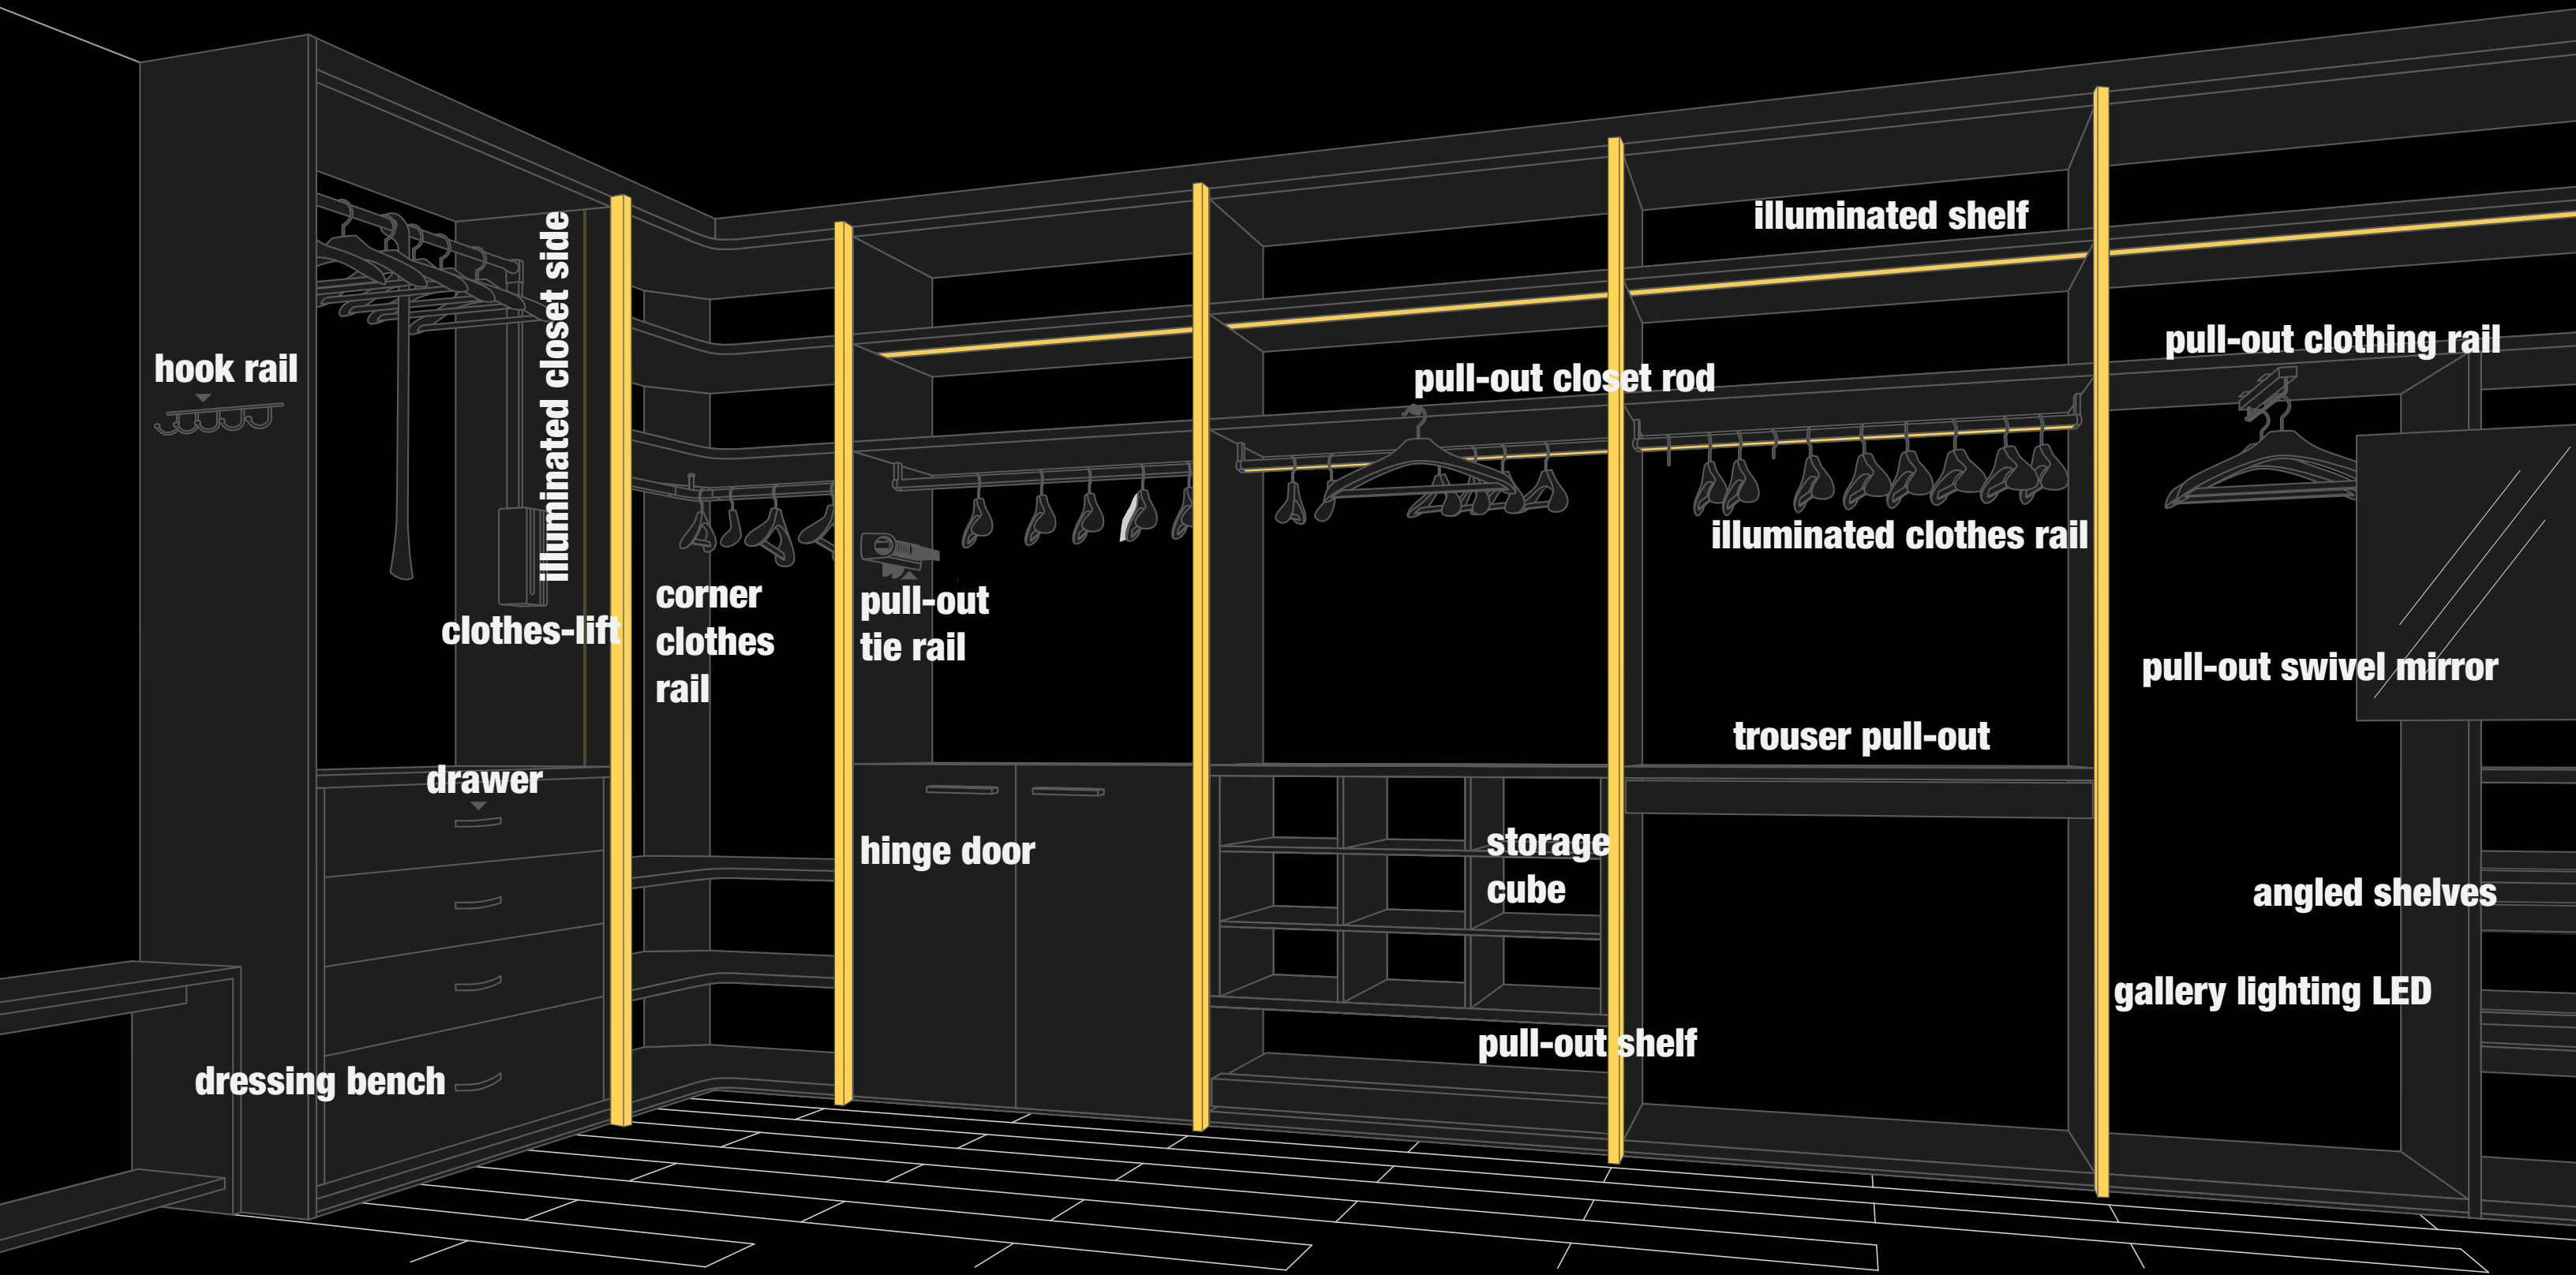

illumination

Trend and Space are two of the times elements of customized interior design. The fitted closet, walk-in closet, living space.

BauCloset provides unique storage solutions based on a diverse range of doors and interior systems to create a stylish living atmosphere. Simply combine elements from the numerous door options, selections of interior systems, and wealth of accessories to create the closet that provides you with a unique, personalized storage system.

SPACE

TREND

hook rail

illuminated closet side

clothes-lift

drawer

dressing bench

corner clothes rail

pull-out clothing rail

pull-out swivel mirror

angled shelves

gallery lighting LED

room solutions at a glance!

TREND

TREND

offers a practical design-oriented storage solution which puts the emphasis on appearance, design and functionality. For a walk-in closet, a prestigious office space or for almost any living area; if you are looking for an especially stable system, then the Trend interior system is the right choice. Outer sides, inner sides and shelves are made of decor resin-coated 25 mm [1"] chipboard (Carb2)

TREND, a wardrobe system along with a walk-in closet possessing a contemporary modularity suitable to any space. The walk-in closet is distinguished by 1" vertical panels that bring out the solidity of their geometry. The frame side creates great formal lightness and emphasizes the wardrobes inner open units.