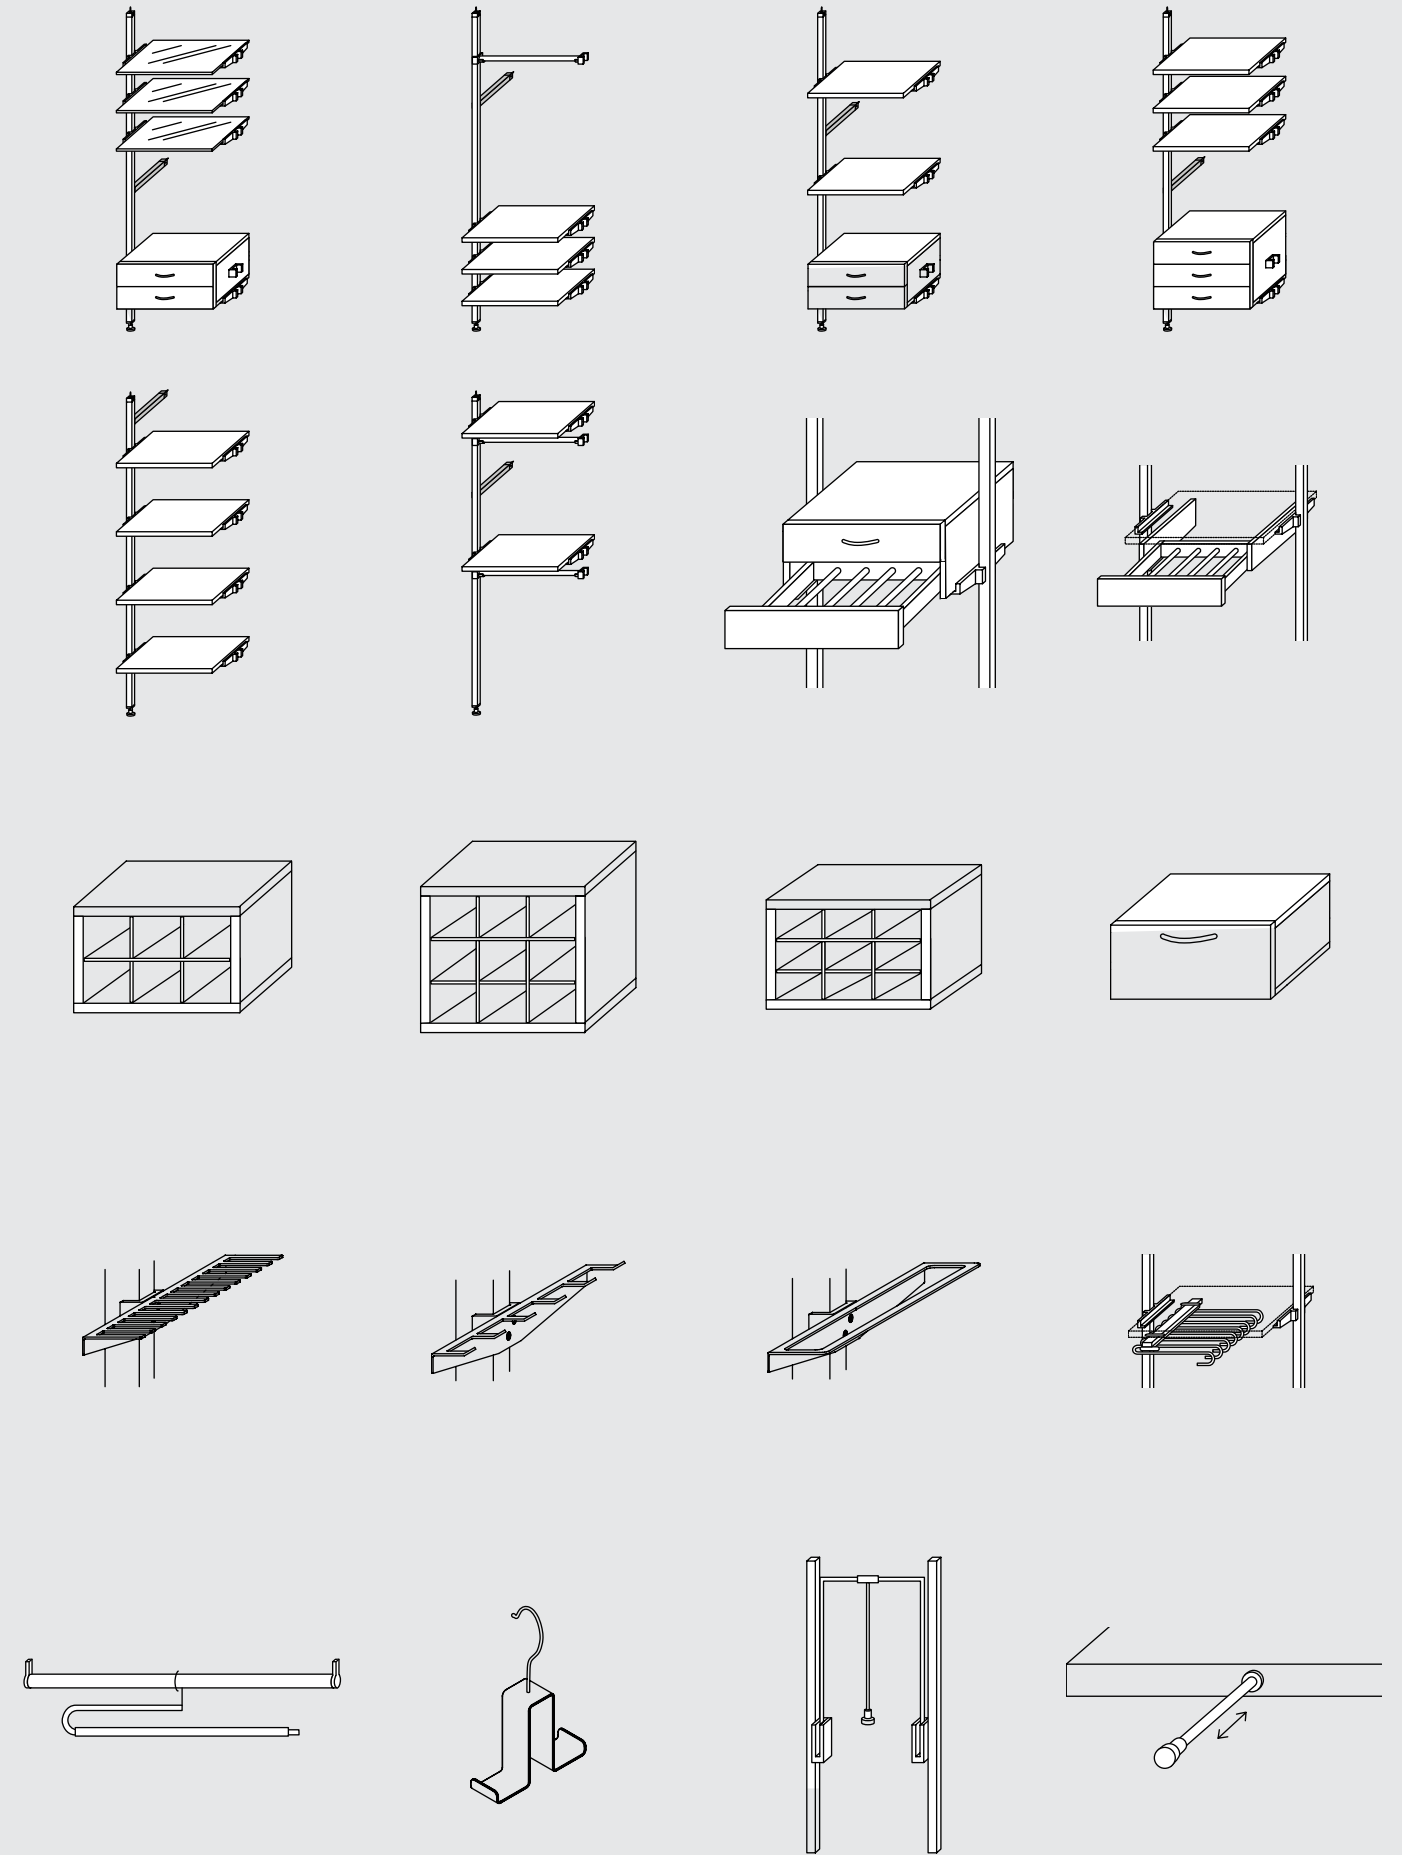

SPACE

TREND

hook rail

illuminated closet side

clothes-lift

drawer

dressing bench

corner clothes rail

pull-out tie rail

hinge door

storage cube

pull-out shelf

pull-out closet rod

illuminated shelf

illuminated clothes rail

trouser pull-out

pull-out clothing rail

pull-out swivel mirror

angled shelves

gallery lighting LED

room solutions at a glance!

TREND

TREND

offers a practical design-oriented storage solution which puts the emphasis on appearance, design and functionality. For a walk-in closet, a prestigious office space or for almost any living area; if you are looking for an especially stable system, then the Trend interior system is the right choice. Outer sides, inner sides and shelves are made of decor resin-coated 25 mm [1"] chipboard (Carb2)

SPACE

SPACE provides an equally attractive alternative to the Trend interior system. With its classic style and elegant design, Space enhances any room, boasting many useful features. An ideal interior system for walk-in closets or anywhere one can fully appreciate the spaciousness and clean-cut look of this interior system.