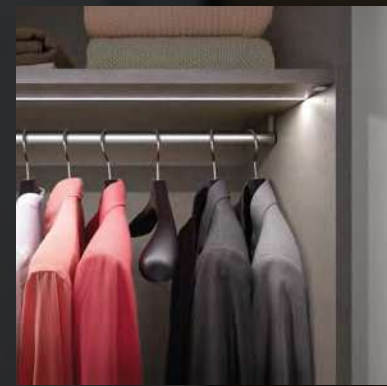

Tirano Oak Black

Idea Curio

Idea Renio

FINISHES

Led hanging rail

Gallery light

Shelf Led

Led side