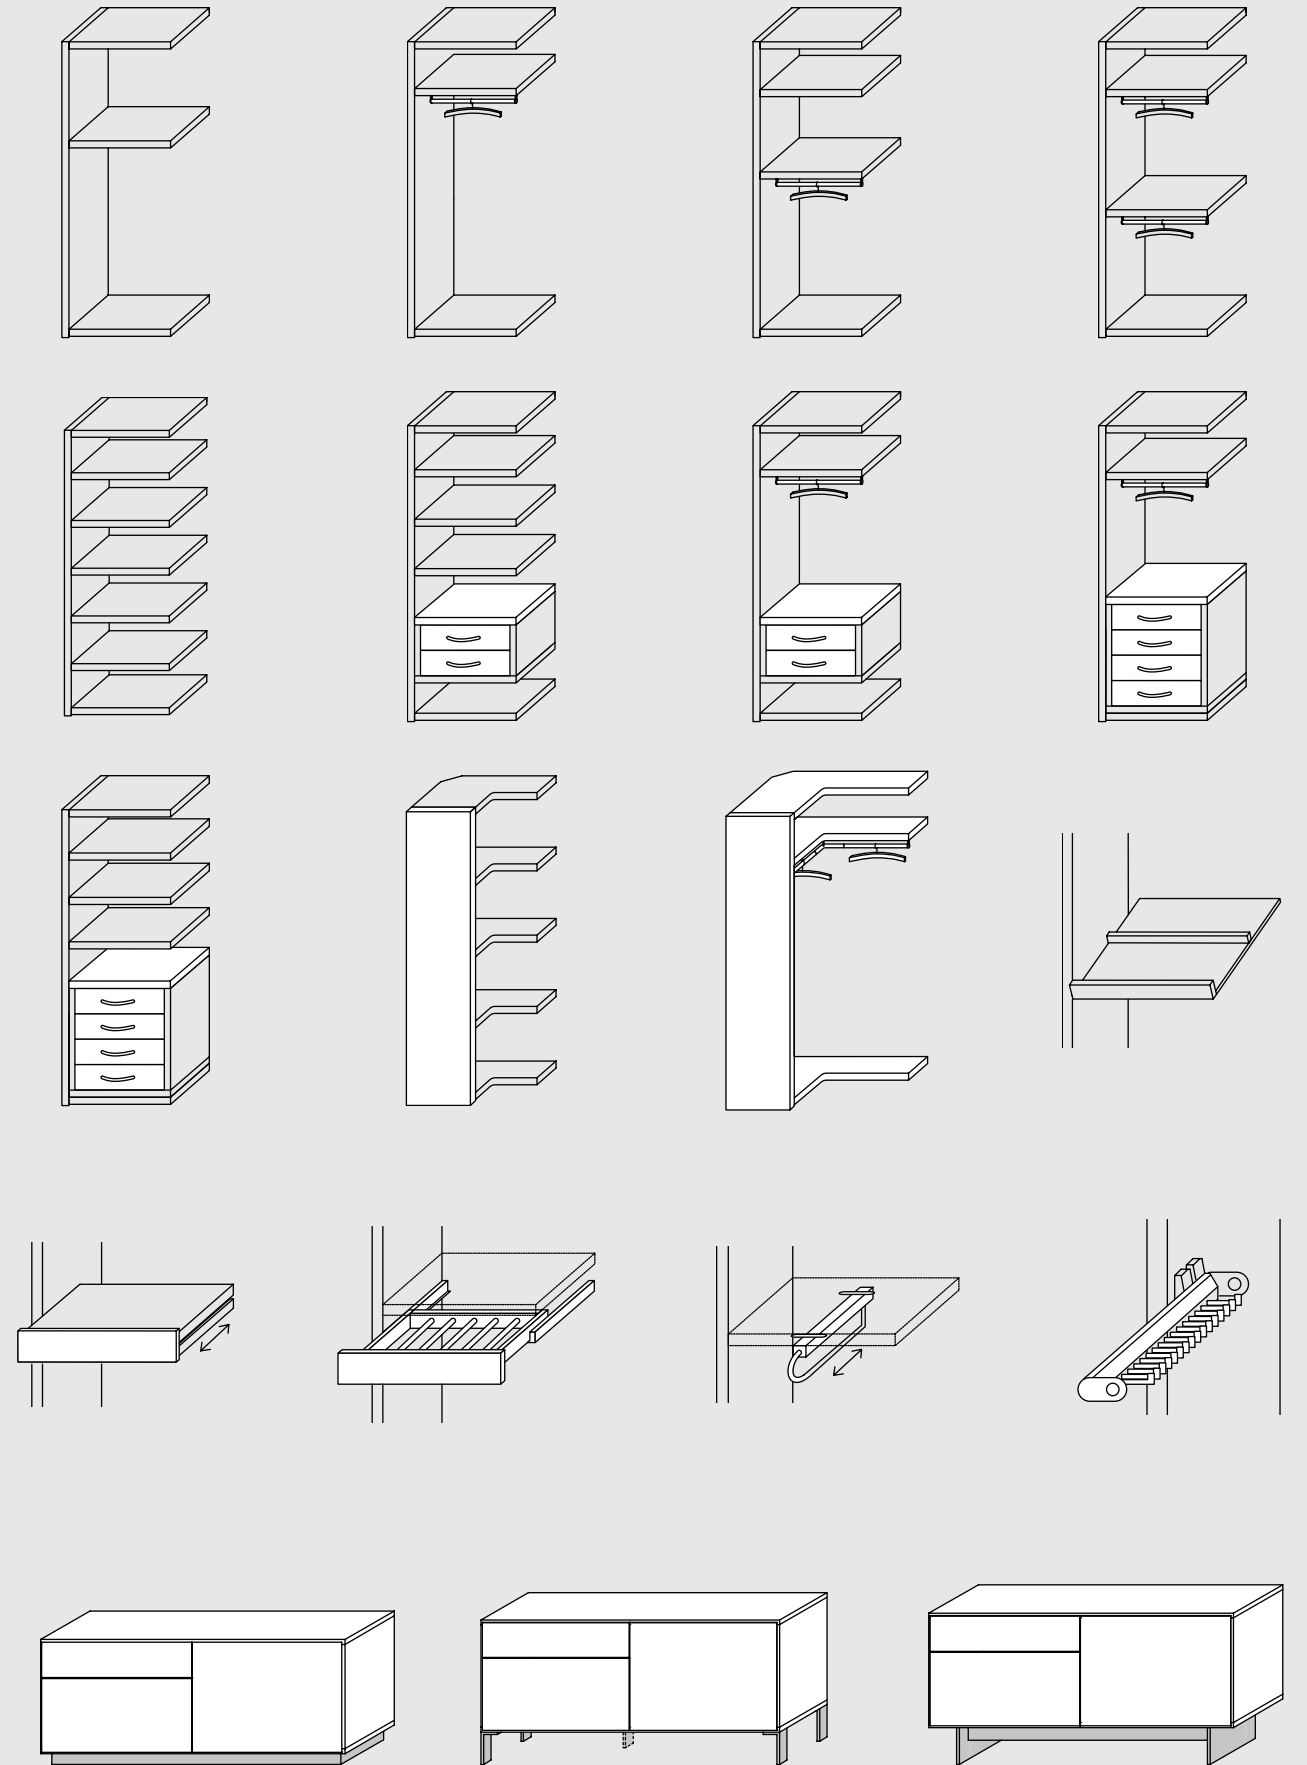

SPACE

TREND

hook rail

illuminated closet side

clothes-lift

drawer

dressing bench

corner clothes rail

pull-out tie rail

hinge door

storage cube

pull-out shelf

pull-out closet rod

illuminated shelf

illuminated clothes rail

trouser pull-out

pull-out clothing rail

pull-out swivel mirror

angled shelves

gallery lighting LED

room solutions at a glance!

TREND

TREND

offers a practical design-oriented storage solution which puts the emphasis on appearance, design and functionality. For a walk-in closet, a prestigious office space or for almost any living area; if you are looking for an especially stable system, then the Trend interior system is the right choice. Outer sides, inner sides and shelves are made of decor resin-coated 25 mm [1"] chipboard (Carb2)

SPACE

SPACE provides an equally attractive alternative to the Trend interior system. With its classic style and elegant design, Space enhances any room, boasting many useful features. An ideal interior system for walk-in closets or anywhere one can fully appreciate the spaciousness and clean-cut look of this interior system.