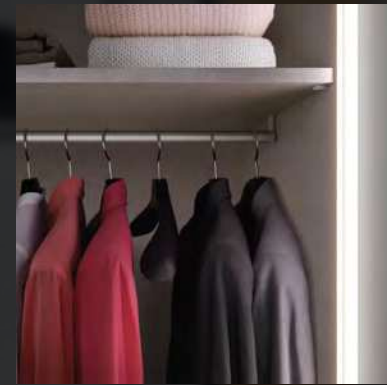

Tirano Oak Black

Idea Curio

Idea Renio

FINISHES

Led hanging rail

Gallery light

Shelf Led

Led side

SPACE

TREND

hook rail

illuminated closet side

clothes-lift

drawer

dressing bench

corner clothes rail

pull-out clothing rail

pull-out swivel mirror

angled shelves

gallery lighting LED

room solutions at a glance!

TREND

TREND

offers a practical design-oriented storage solution which puts the emphasis on appearance, design and functionality. For a walk-in closet, a prestigious office space or for almost any living area; if you are looking for an especially stable system, then the Trend interior system is the right choice. Outer sides, inner sides and shelves are made of decor resin-coated 25 mm [1"] chipboard (Carb2)