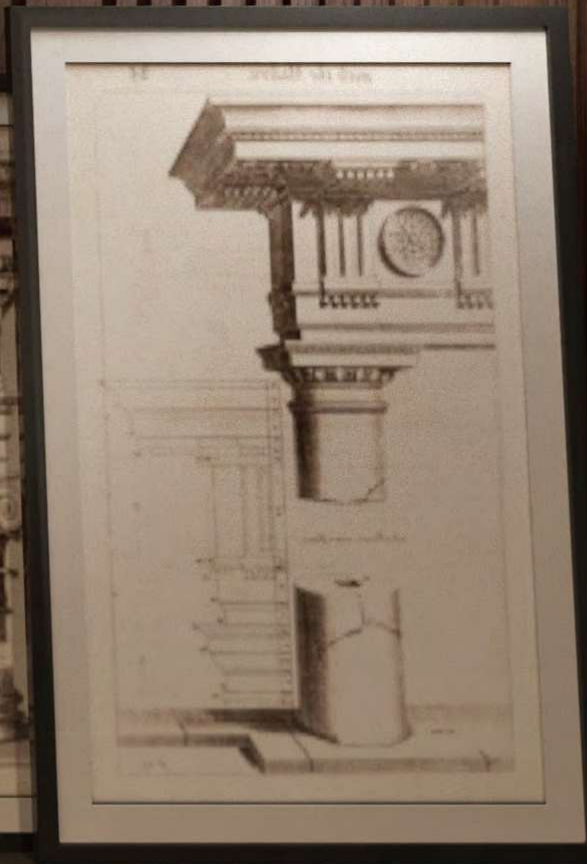

Smart closet and living space system by BauTeam