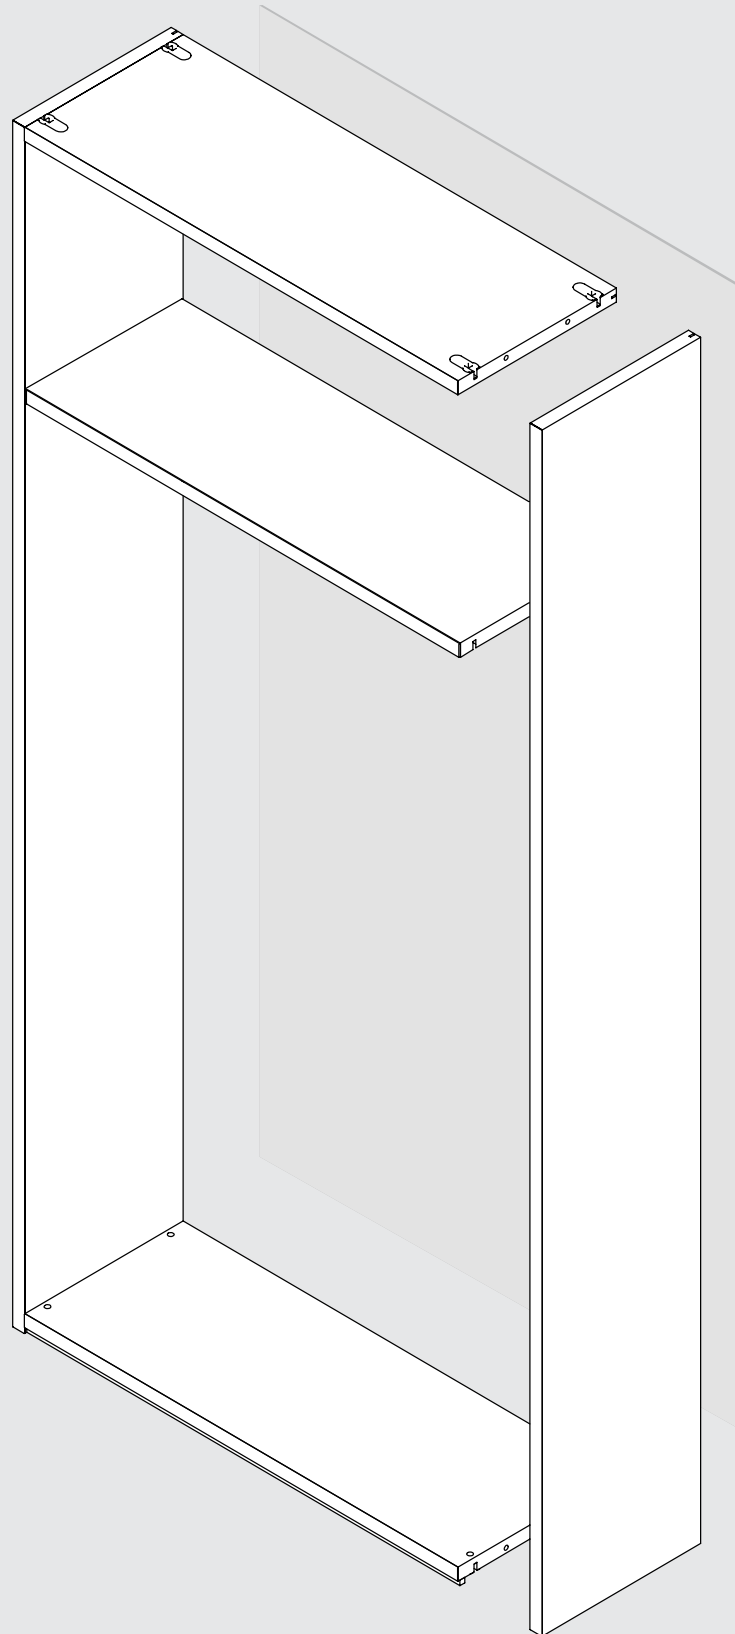

SPACE

TREND

hook rail

illuminated closet side

clothes-lift

drawer

dressing bench

corner clothes rail

pull-out tie rail

hinge door

storage cube

pull-out shelf

pull-out closet rod

illuminated shelf

illuminated clothes rail

trouser pull-out

pull-out clothing rail

pull-out swivel mirror

angled shelves

gallery lighting LED

room solutions at a glance!

TREND

TREND

offers a practical design-oriented storage solution which puts the emphasis on appearance, design and functionality. For a walk-in closet, a prestigious office space or for almost any living area; if you are looking for an especially stable system, then the Trend interior system is the right choice. Outer sides, inner sides and shelves are made of decor resin-coated 25 mm [1"] chipboard (Carb2)

SPACE

SPACE provides an equally attractive alternative to the Trend interior system. With its classic style and elegant design, Space enhances any room, boasting many useful features. An ideal interior system for walk-in closets or anywhere one can fully appreciate the spaciousness and clean-cut look of this interior system.